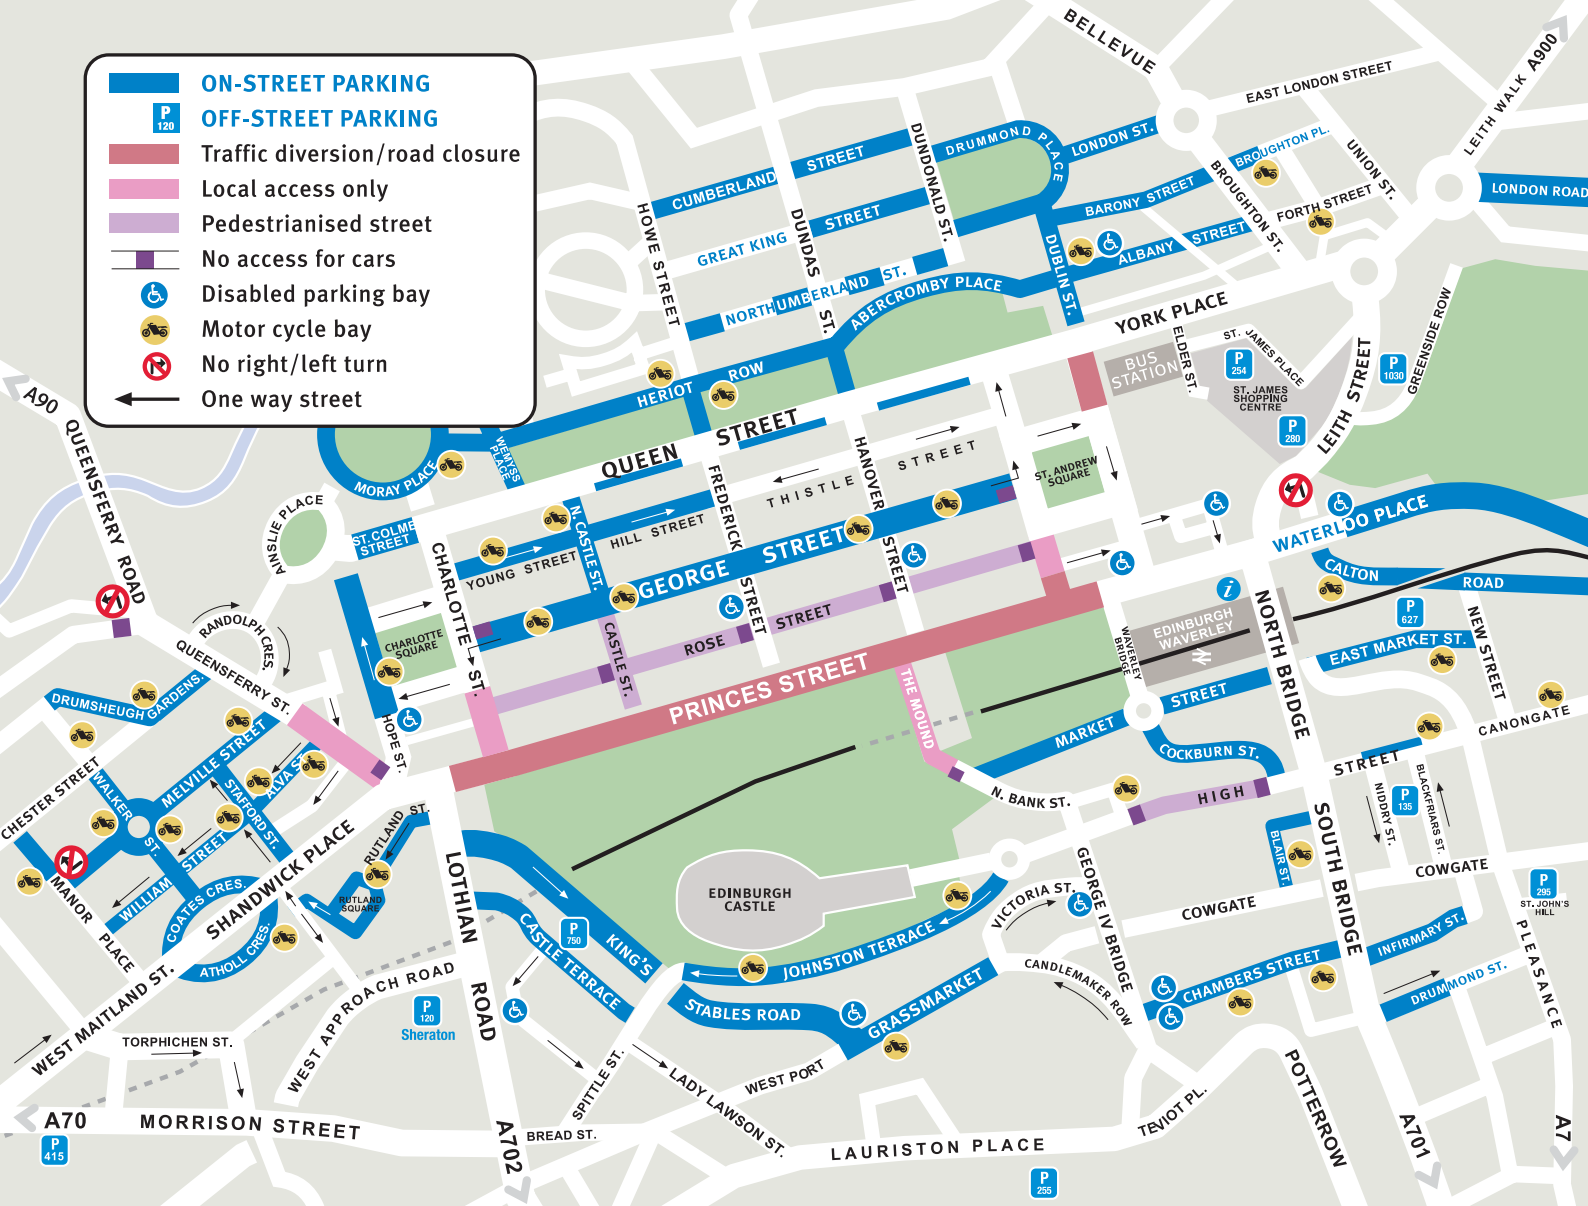

* Bay availability is subject to roadworks and other suspensions. Map information is intended for guidance purposes only.

PARK easy

... in the city centre

Where can I park?

Edinburgh city centre has over 6,000 parking spaces, on-street and off, all within easy walking distance of shops and other popular attractions.

This map shows streets where parking is available, including disabled bays and for motorcycles. Please check the street signs for any parking restrictions and the maximum stay allowed in each parking area. For a stay longer than four hours, please use the nearest car park.

How much does it cost?

Charges range from just **£1.20** to **£2.00** an hour, depending on the location. Please check rates and maximum stays at each ticket machine.

- ON-STREET PARKING
- OFF-STREET PARKING
- Traffic diversion/road closure
- Local access only
- Pedestrianised street
- No access for cars
- Disabled parking bay
- Motor cycle bay
- No right/left turn
- One way street

Off-Street Car Park	Spaces	Postcode	Opening hours
Castle Terrace (NCP)	750	EH1 2EW	Daily 24 Hours
Greenside Place (NCP)	1000	EH1 3AA	Daily 24 Hours
Morrison Street (NCP)	415	EH3 8DN	Daily 24 Hours
Niddry Street	135	EH1 1TH	Daily 8.00-23.00
Quartermile (NCP) (<i>Lauriston Place</i>)	255	EH3 9AU	Daily 24 Hours
Sheraton	120	EH3 9SU	Daily 24 Hours
St James (NCP) (<i>Elder Street</i>)	233	EH1 3WW	Daily 24 Hours
St James (NCP) (<i>Leith Street</i>)	314	EH1 3SS	Daily 24 Hours
St. John's Hill (NCP)	297	EH8 9UQ	Daily 24 Hours
Waverley Station (<i>New Street</i>)	627	EH8 8BH	Daily 24 Hours